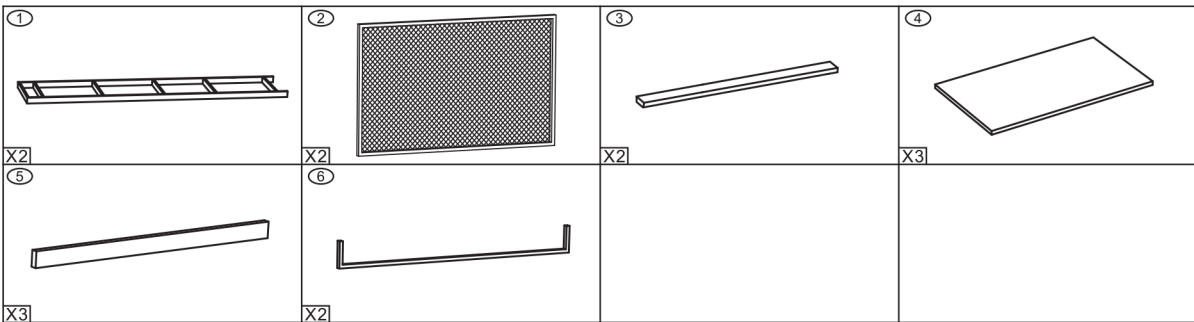

KILOS TYP 2

**TWO PEOPLE
REQUIRED**

PART	QTY.	ITEM	
A	8	6x16MM	
B	8	6x35MM	
C	14	4x40MM	
D	12	6x30MM	
E	2	4x40MM	
F	1		

PART	QTY.	ITEM	
G	4		
H	2		

<ATTENTION>

Thanks for purchasing one of our products, please read carefully the assembly instructions before installation.

Do not tighten the screws before all screws are in place.
To prevent falling of the products, fix to the wall with the included wall components.

<POZOR>

Ďakujeme, že ste si zakúpili jeden z našich produktov, pred inštaláciou si pozorne prečítajte montážne pokyny.