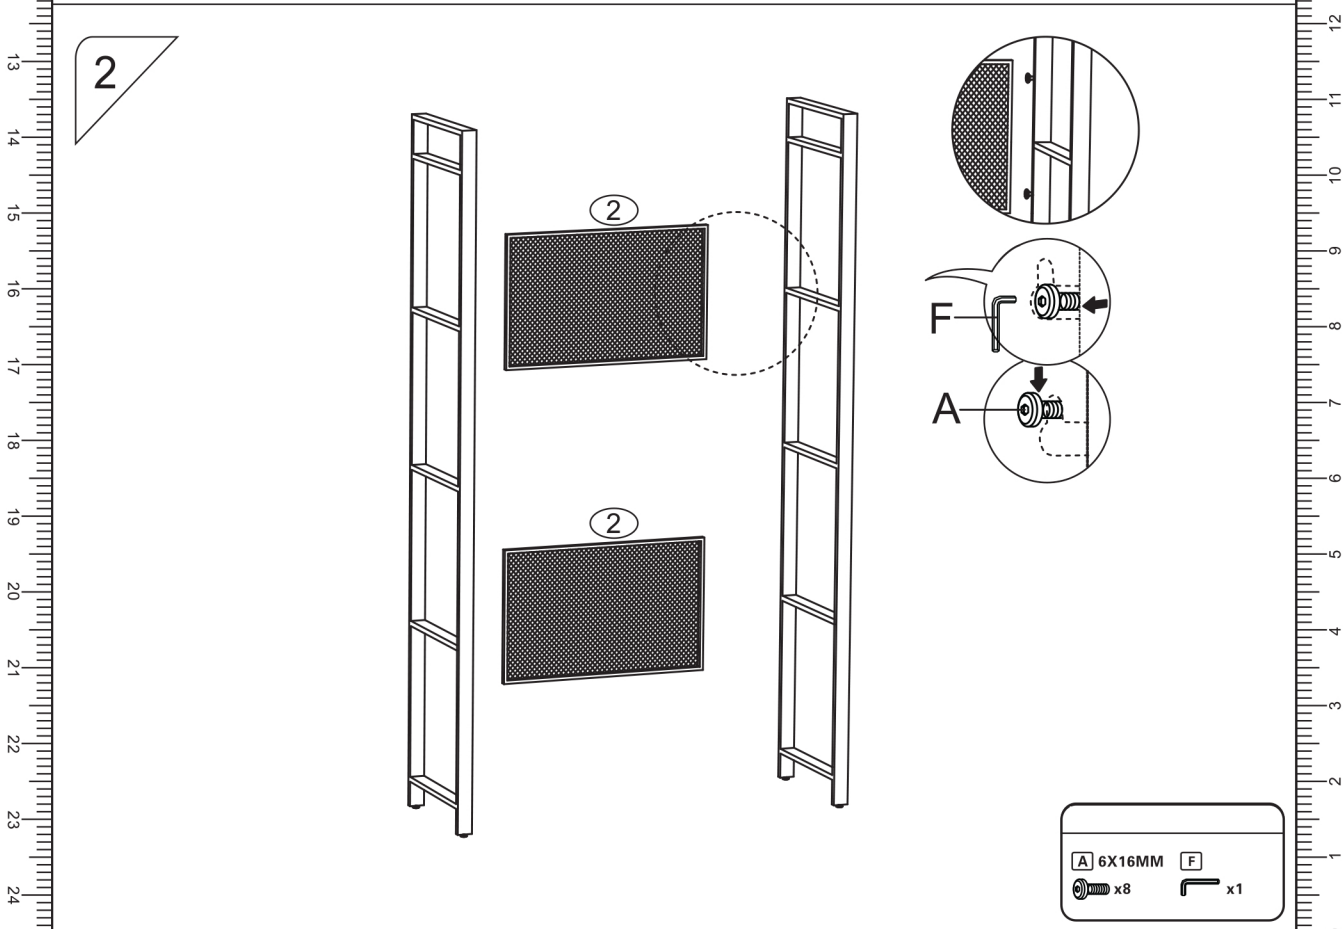

KILOS TYP 2

**TWO PEOPLE
REQUIRED**

PART	QTY.	ITEM	
A	8	6x16MM	
B	8	6x35MM	
C	14	4x40MM	
D	12	6x30MM	
E	2	4x40MM	
F	1		

PART	QTY.	ITEM	
G	4		
H	2		

<ATTENTION>

Thanks for purchasing one of our products, please read carefully the assembly instructions before installation.

Do not tighten the screws before all screws are in place.
To prevent falling of the products, fix to the wall with the included wall components.

<POZOR>

Ďakujeme, že ste si zakúpili jeden z našich produktov, pred inštaláciou si pozorne prečítajte montážne pokyny.